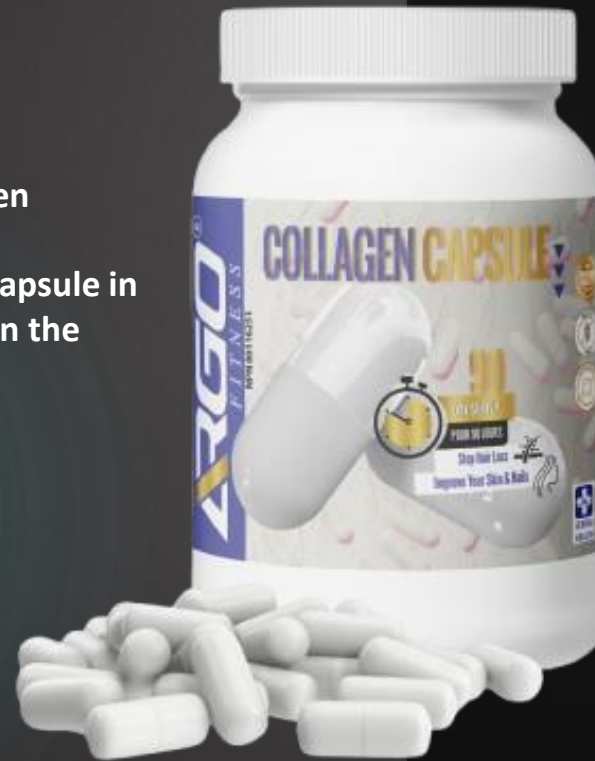

COLLAGEN CAPSULE- HEALTH & WELLNESS

ARGO®
FITNESS

- Take two ARGO Fitness Collagen Capsules daily with water.
- For optimal results, take one capsule in the morning and one capsule in the evening.

Our premium collagen supplement is packed with essential amino acids that promote healthy skin, hair, and nails, helping you achieve a radiant and youthful appearance.

Additionally, ARGO Fitness COLLAGEN-HEALTH-WELLNESS-CAPSULE support joint health by providing the building blocks needed for cartilage repair and maintenance.